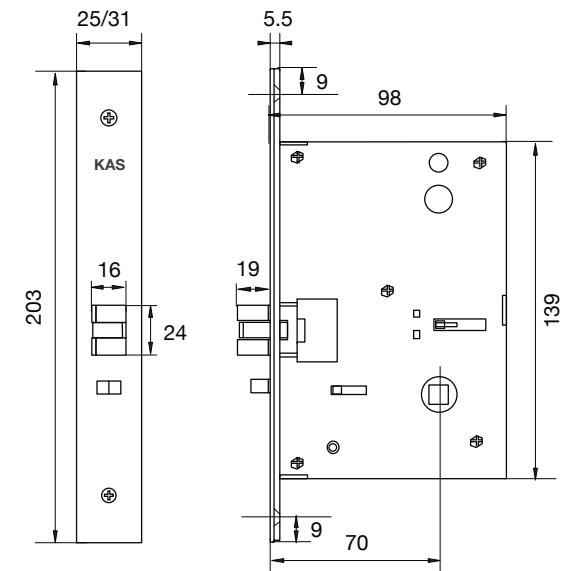

KAS LMS Platinum

Product Dimensions

TL-Tubular Latch

ML-Mortise Latch

Strike Plate

Supplied for both TL and ML latch options