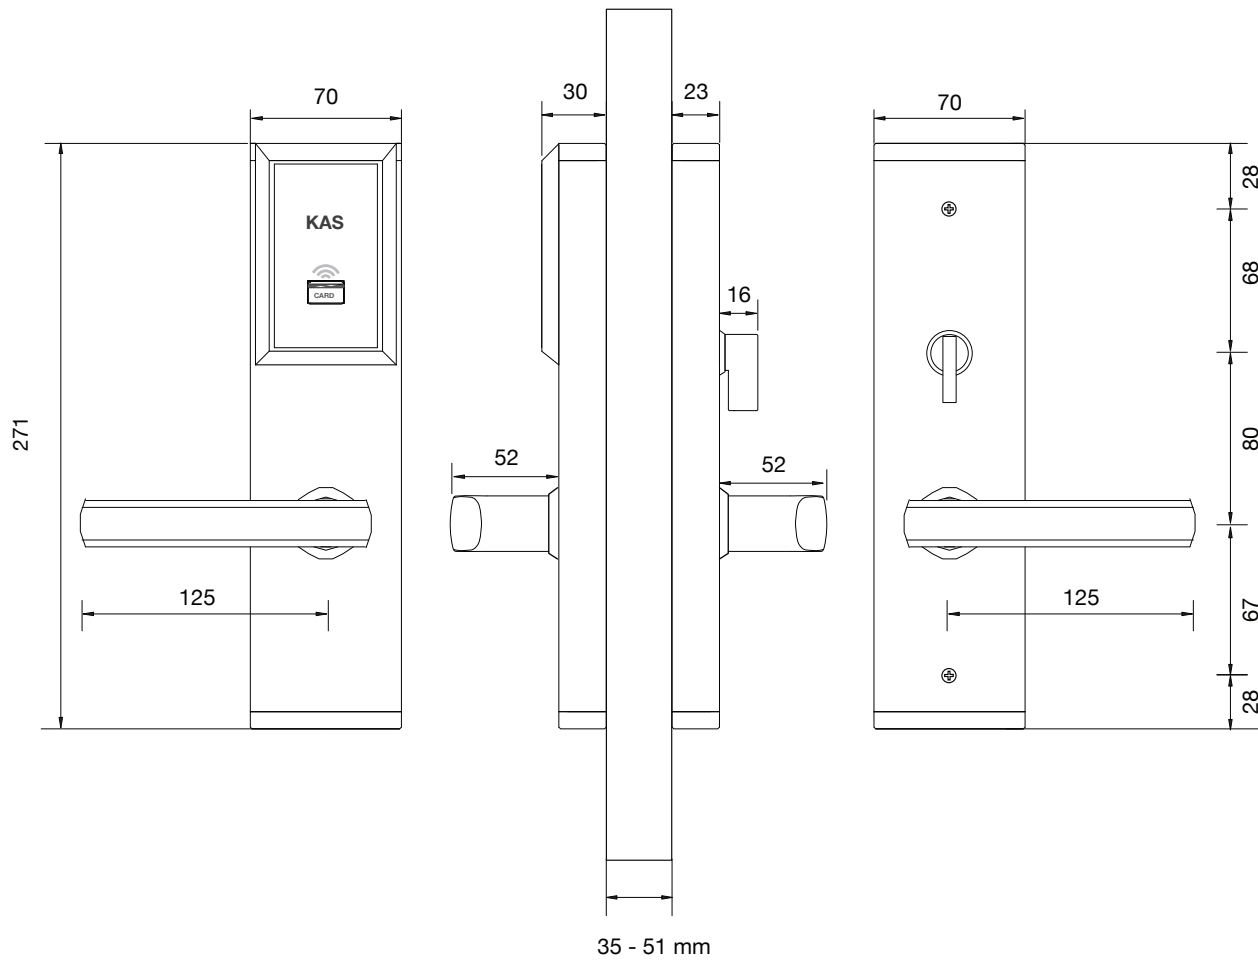

KAS LMS Platinum

Product Dimensions

TL-Tubular Latch

ML-Mortise Latch

Strike Plate

Supplied for both TL and ML latch options