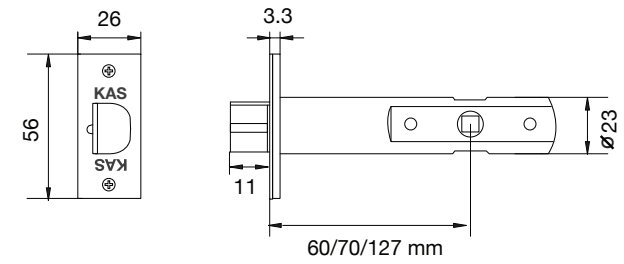

KAS LMS Platinum

Product Dimensions

TL-Tubular Latch

ML-Mortise Latch

Strike Plate

Supplied for both TL and ML latch options