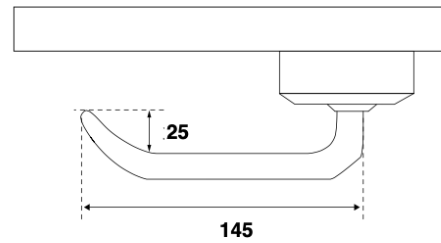

Neo Cloud Lock - Handle Dimensions

Please see below for the handle dimensions for the Neo Cloud lock.

Neo Cloud Lock

Lockset Handle Dimensions

Standard

Not to Scale.

Installation Height

Clearance

Handle Grip Curve

<https://support.kas.com.au/portal/en-gb/kb/articles/handle-dimensions-neo-lock>