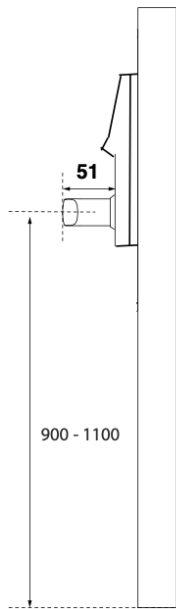

Neo Cloud Lock - Handle Dimensions

Please see below for the handle dimensions for the Neo Cloud lock.

Neo Cloud Lock

Lockset Handle Dimensions

Standard

Not to Scale.

Installation Height

Clearance

Handle Grip Curve

<https://support.kas.com.au/portal/en-gb/kb/articles/handle-dimensions-neo-lock>