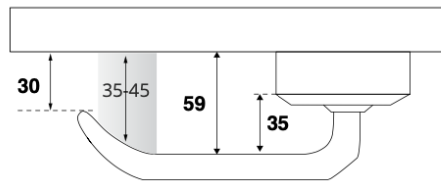

Neo Cloud Lock - Handle Dimensions

Please see below for the handle dimensions for the Neo Cloud lock.

Neo Cloud Lock

Lockset Handle Dimensions

Standard

Not to Scale.

Installation Height

Clearance

Handle Grip Curve

<https://support.kas.com.au/portal/en-gb/kb/articles/handle-dimensions-neo-lock>